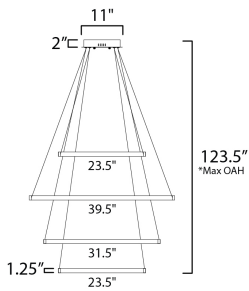

*max overall height

MEASUREMENTS

- DIMENSION : 39.5" L x 39.5" W x 1.25" H
- MAX OAH : 123.5" OAH
- CANOPY : 11" W x 2" H x 11" L
- HANGING WEIGHT : 12.76 lb

LAMPING

- INPUT VOLTAGE : 120-277V
- LUMENS : 11,200 Rated (5,000 Del.)
- BULB : 4 x W LED PCB Integrated , 160W Total
- BULB INCLUDED : (Integrated)
- DIMMABLE : Dimmable W/ WIZ compatible device or app
- CRI : 90 CRI
- COLOR_TEMP : 2700-5000K